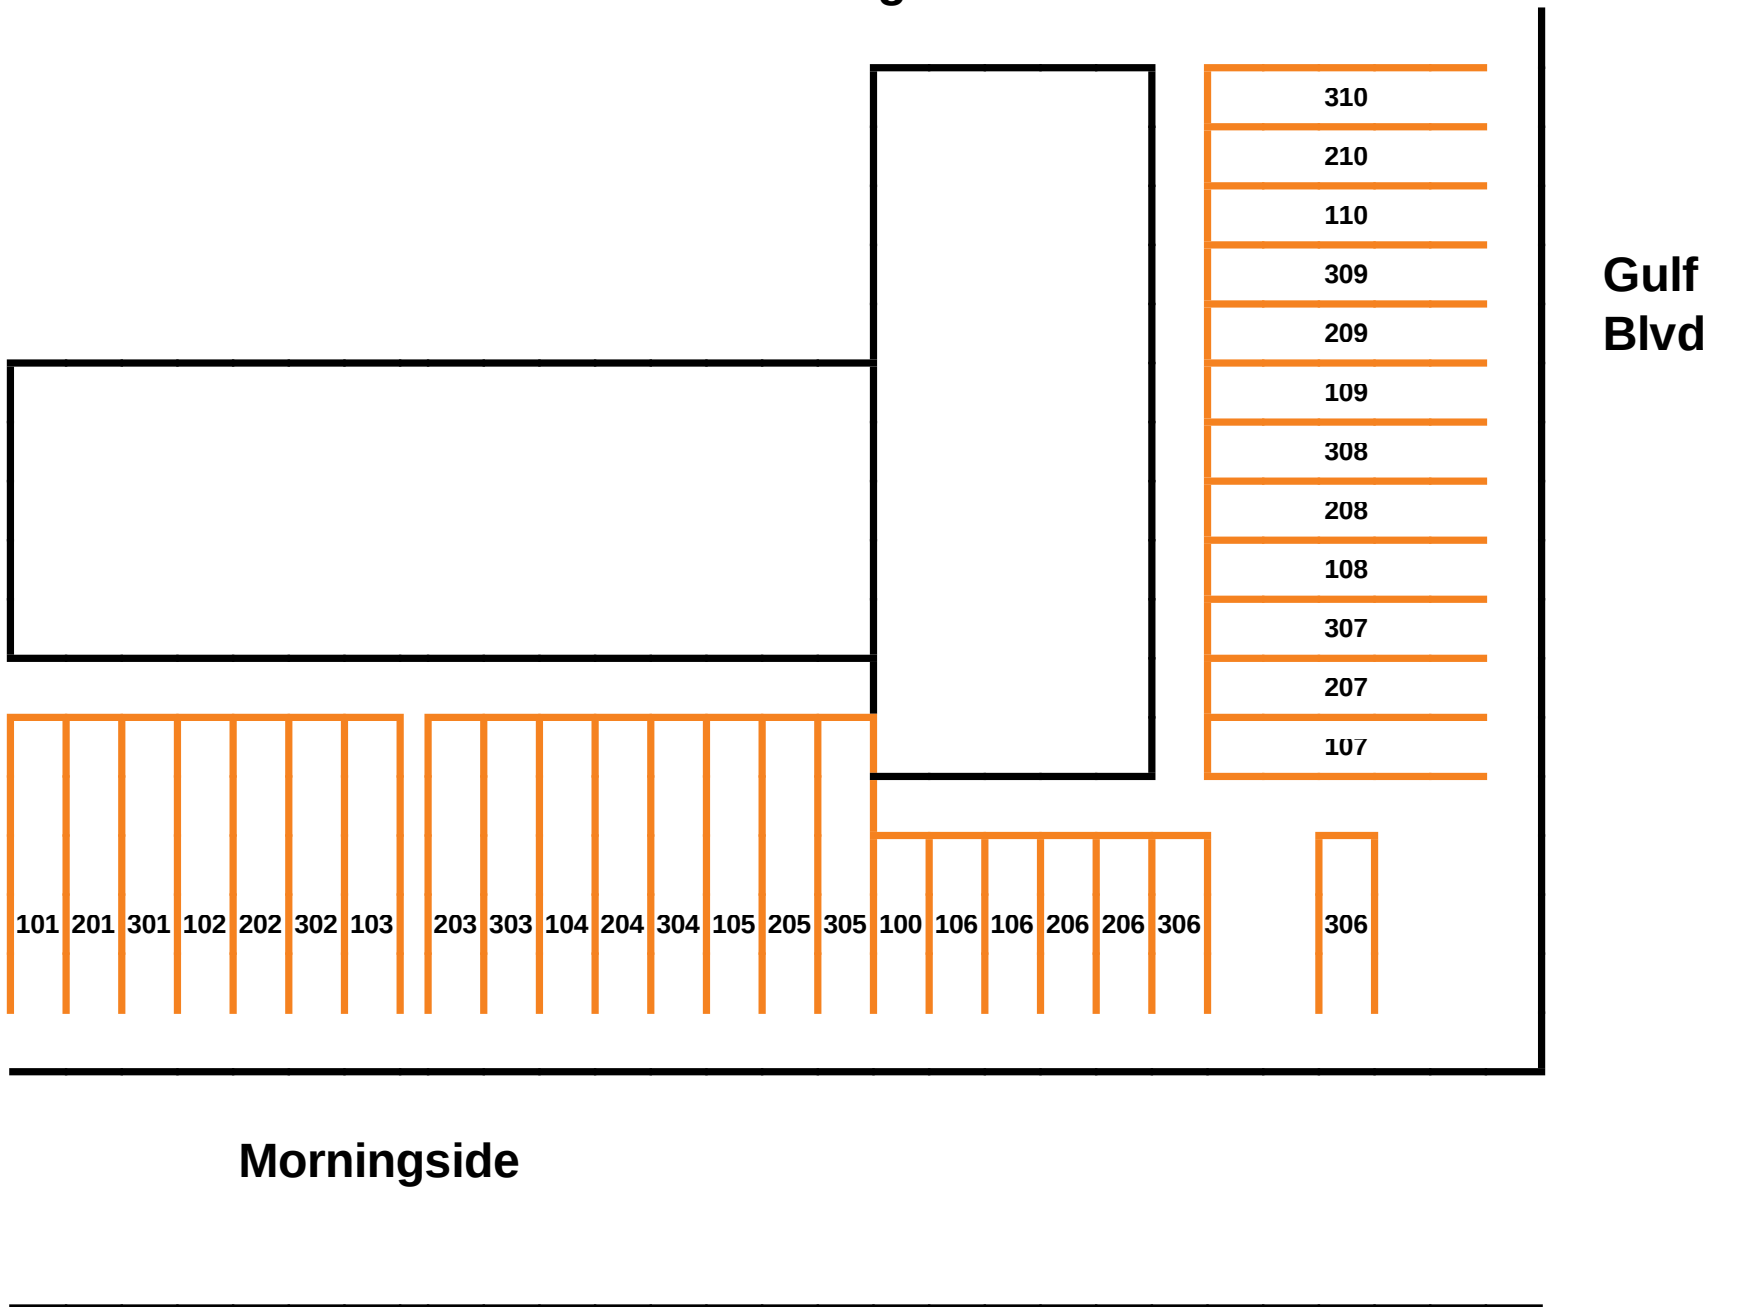

Surfside II Parking

Gulf Blvd

Morningside